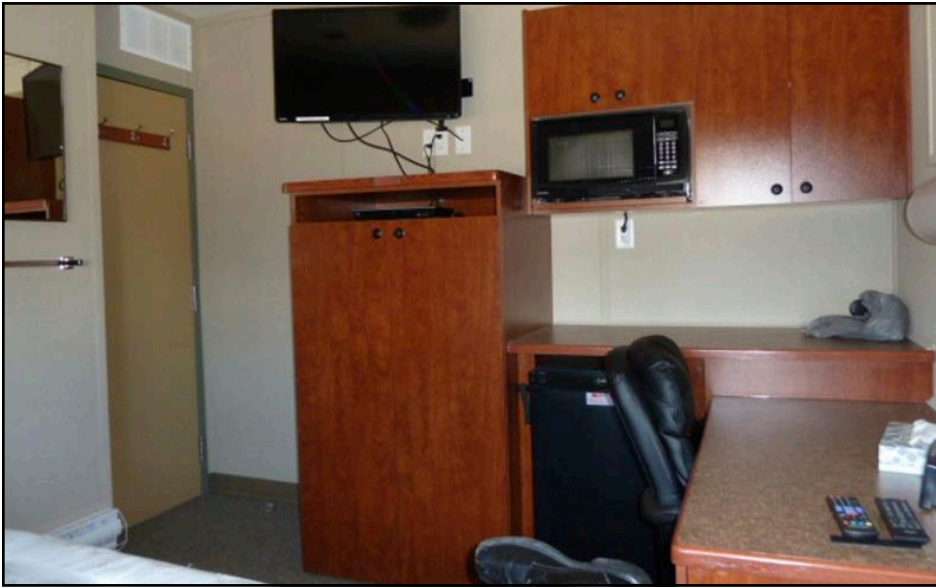

4 MAN DIRECTIONAL SLEEPER 12'x60'

WELLSITE TRAILERS

SPECIFICATIONS

ROOMS

- 4 bedrooms
- 1 bathroom
- 1 Large working station
- 1 kitchen
- 1 laundry/utility room

WORK RELATED FEATURES

- Stainless steel sinks
- Fall Restraint system on rooftop

AUDIO VIDEO

- DVD Player
- 5 LCD Flatscreens
- 5 Satellite Receivers

STANDARD BUILDING FEATURES

- Propane Heat
- Oversized showers
- Central Air and Vac
- Built in Exterior BBQ
- Satellite Phone Ready

APPLIANCES

- Toaster
- Microwave
- Oven
- Coffee Maker
- Washer & Dryer
- 1 Water Cooler