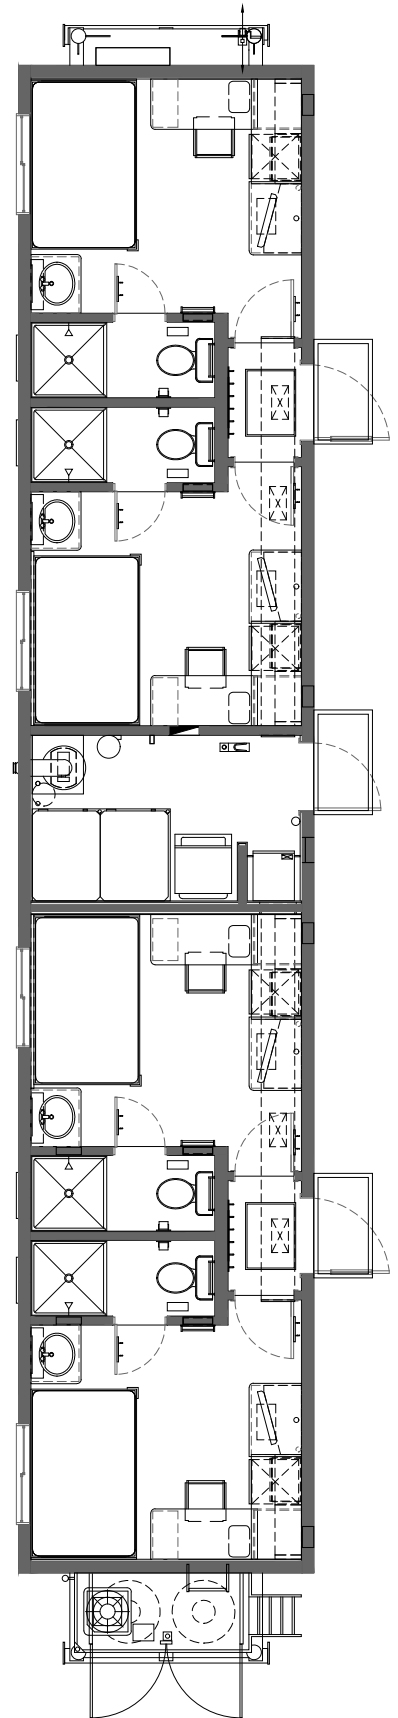

4 MAN EXECUTIVE SLEEPER

12'x60'

WELLSITE TRAILERS

SPECIFICATIONS

ROOMS

- 4 bedrooms
- 4 bathrooms
- 4 working stations
- 4 kitchens
- 1 laundry/utility room
- 4 separate living quarters

WORK RELATED FEATURES

- Stainless steel sinks
- Fall Restraint system on rooftop

AUDIO VIDEO

- DVD Player
- 4 LCD Flatscreens
- 4 Satellite Receivers

STANDARD BUILDING FEATURES

- Propane Heat
- Oversized showers
- Central Air and Vac
- Built in Exterior BBQ
- Satellite Phone Ready

APPLIANCES

- Toaster
- Microwave
- Oven
- Coffee Maker
- Washer & Dryer
- 4 Water Coolers